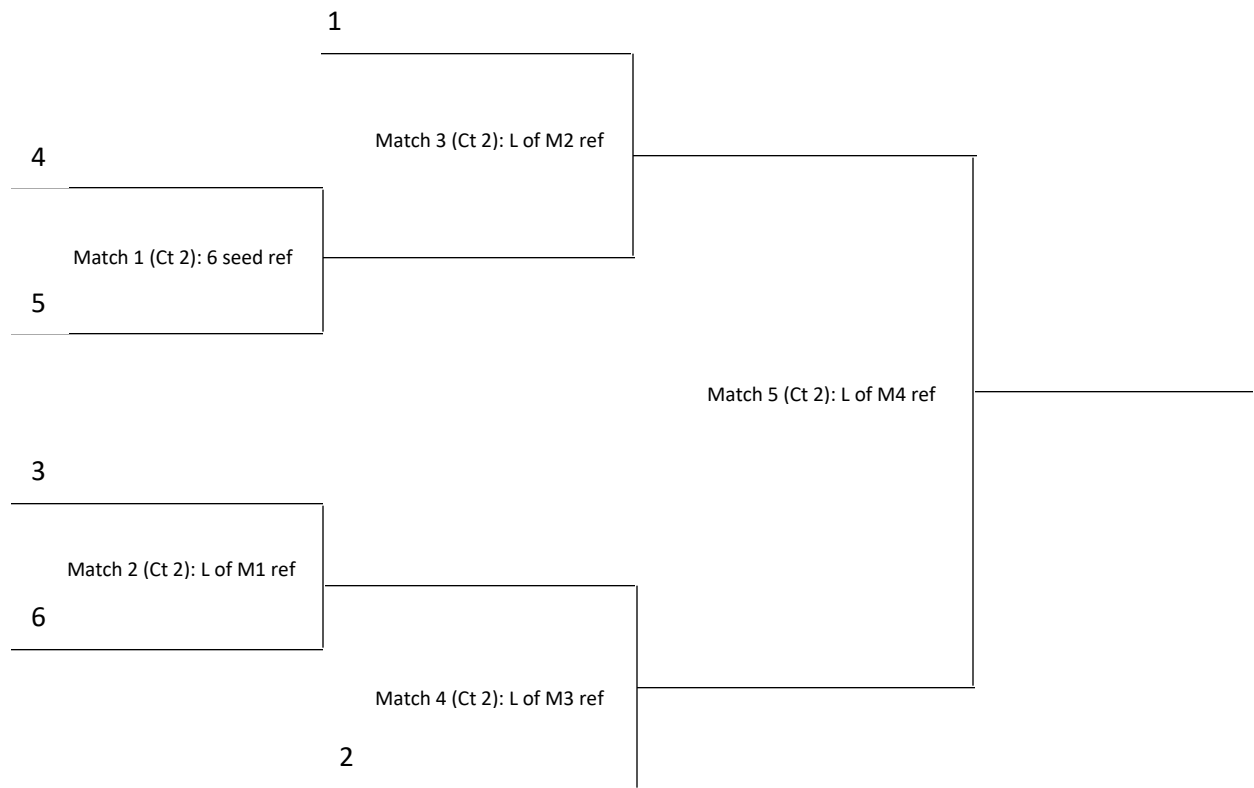

16s Gold Bracket – Court 2